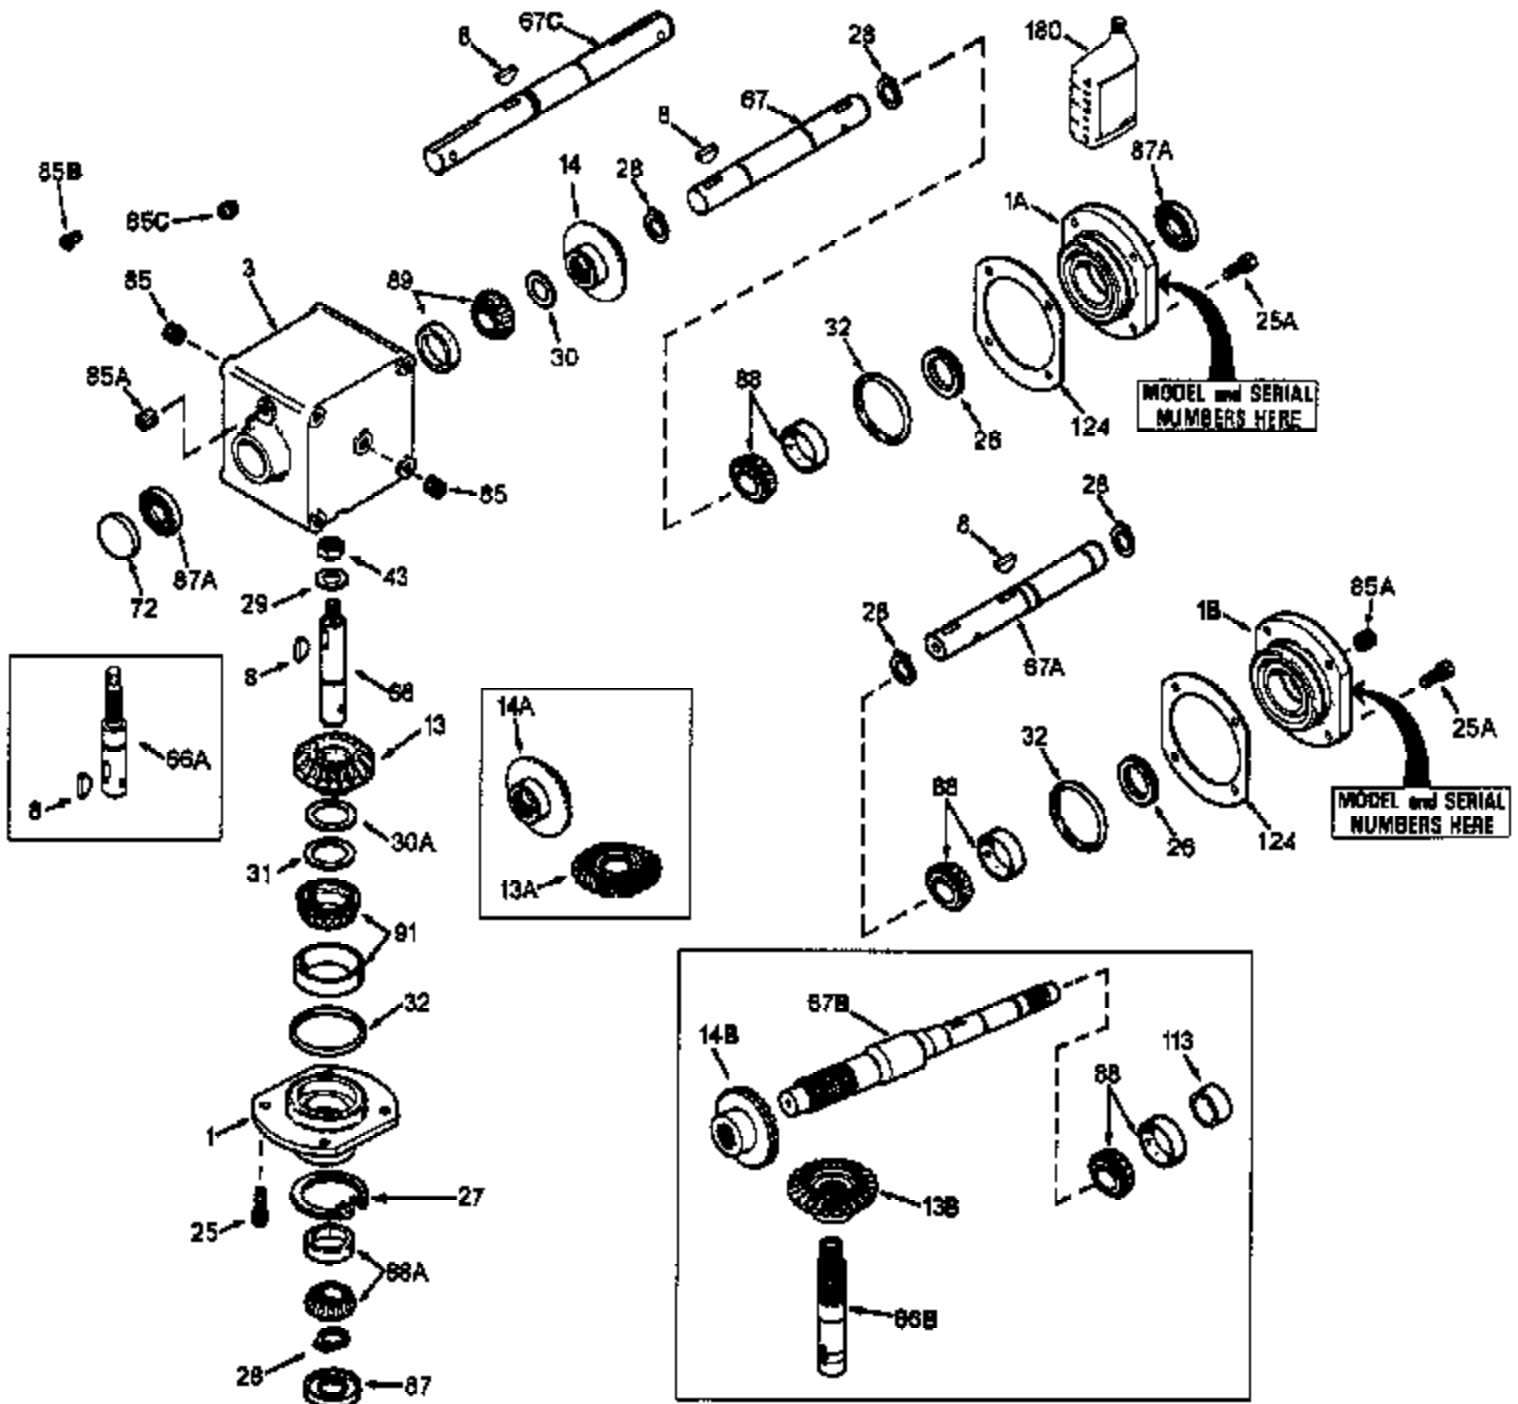

JOIST

DAS ORIGINAL

ILLUSTRATION SHOWS TYPICAL PARTS ONLY. ORDER BY PART NUMBER. PARTS NOT LISTED ARE SUPPLIED BY OEM.

Ref #	Part Number	Qty	Description
	794392		RA Drive Head Ass'y (Incl. 1 thru 124)
1A	786105		Retainer Cap
1	786104A		Retainer Cap
3	770076		Right Angle Drive Housing
8	792114		Woodruff Key No. 807
13	778180		Bevel Gear (20 teeth)
14	778181		Bevel Gear (27 teeth)
25A	792037		Screw, 5/16-18 x 1"
25	792037		Screw, 5/16-18 x 1"
26	780137		Load Ring
27	792112		Retaining Ring
28	792113		Retaining Ring
29	792115	1100-1100-009	Flat Washer
30	780131	Peerless	Shim
31	780138		Shim
32	788063		"O" Ring
43	792110A		Hex Jam Nut, 3/4-16
66	776239		Input Shaft (5-1/8" long)
67	776222		Output Shaft (7-17/32" long)
72	792111		Plug
85A	792039		Pipe Plug, 1/8"
85C	792118		Relief Valve
85	792116		Pipe Plug, 1/4-18
87	788064		Oil Seal
87A	788065		Oil Seal
88A	780132		Bearing & Cup Ass'y (SEE REPAIR MANUA L)
88	780132		Bearing & Cup Ass'y (SEE REPAIR MANUA L)
89	780132		Bearing & Cup Ass'y (SEE REPAIR MANUA L)
91	780134		Bearing & Cup Ass'y (SEE REPAIR MANUA L)
124	780136		Retainer Cap Shim
180	730229A		Gear Oil 80W90